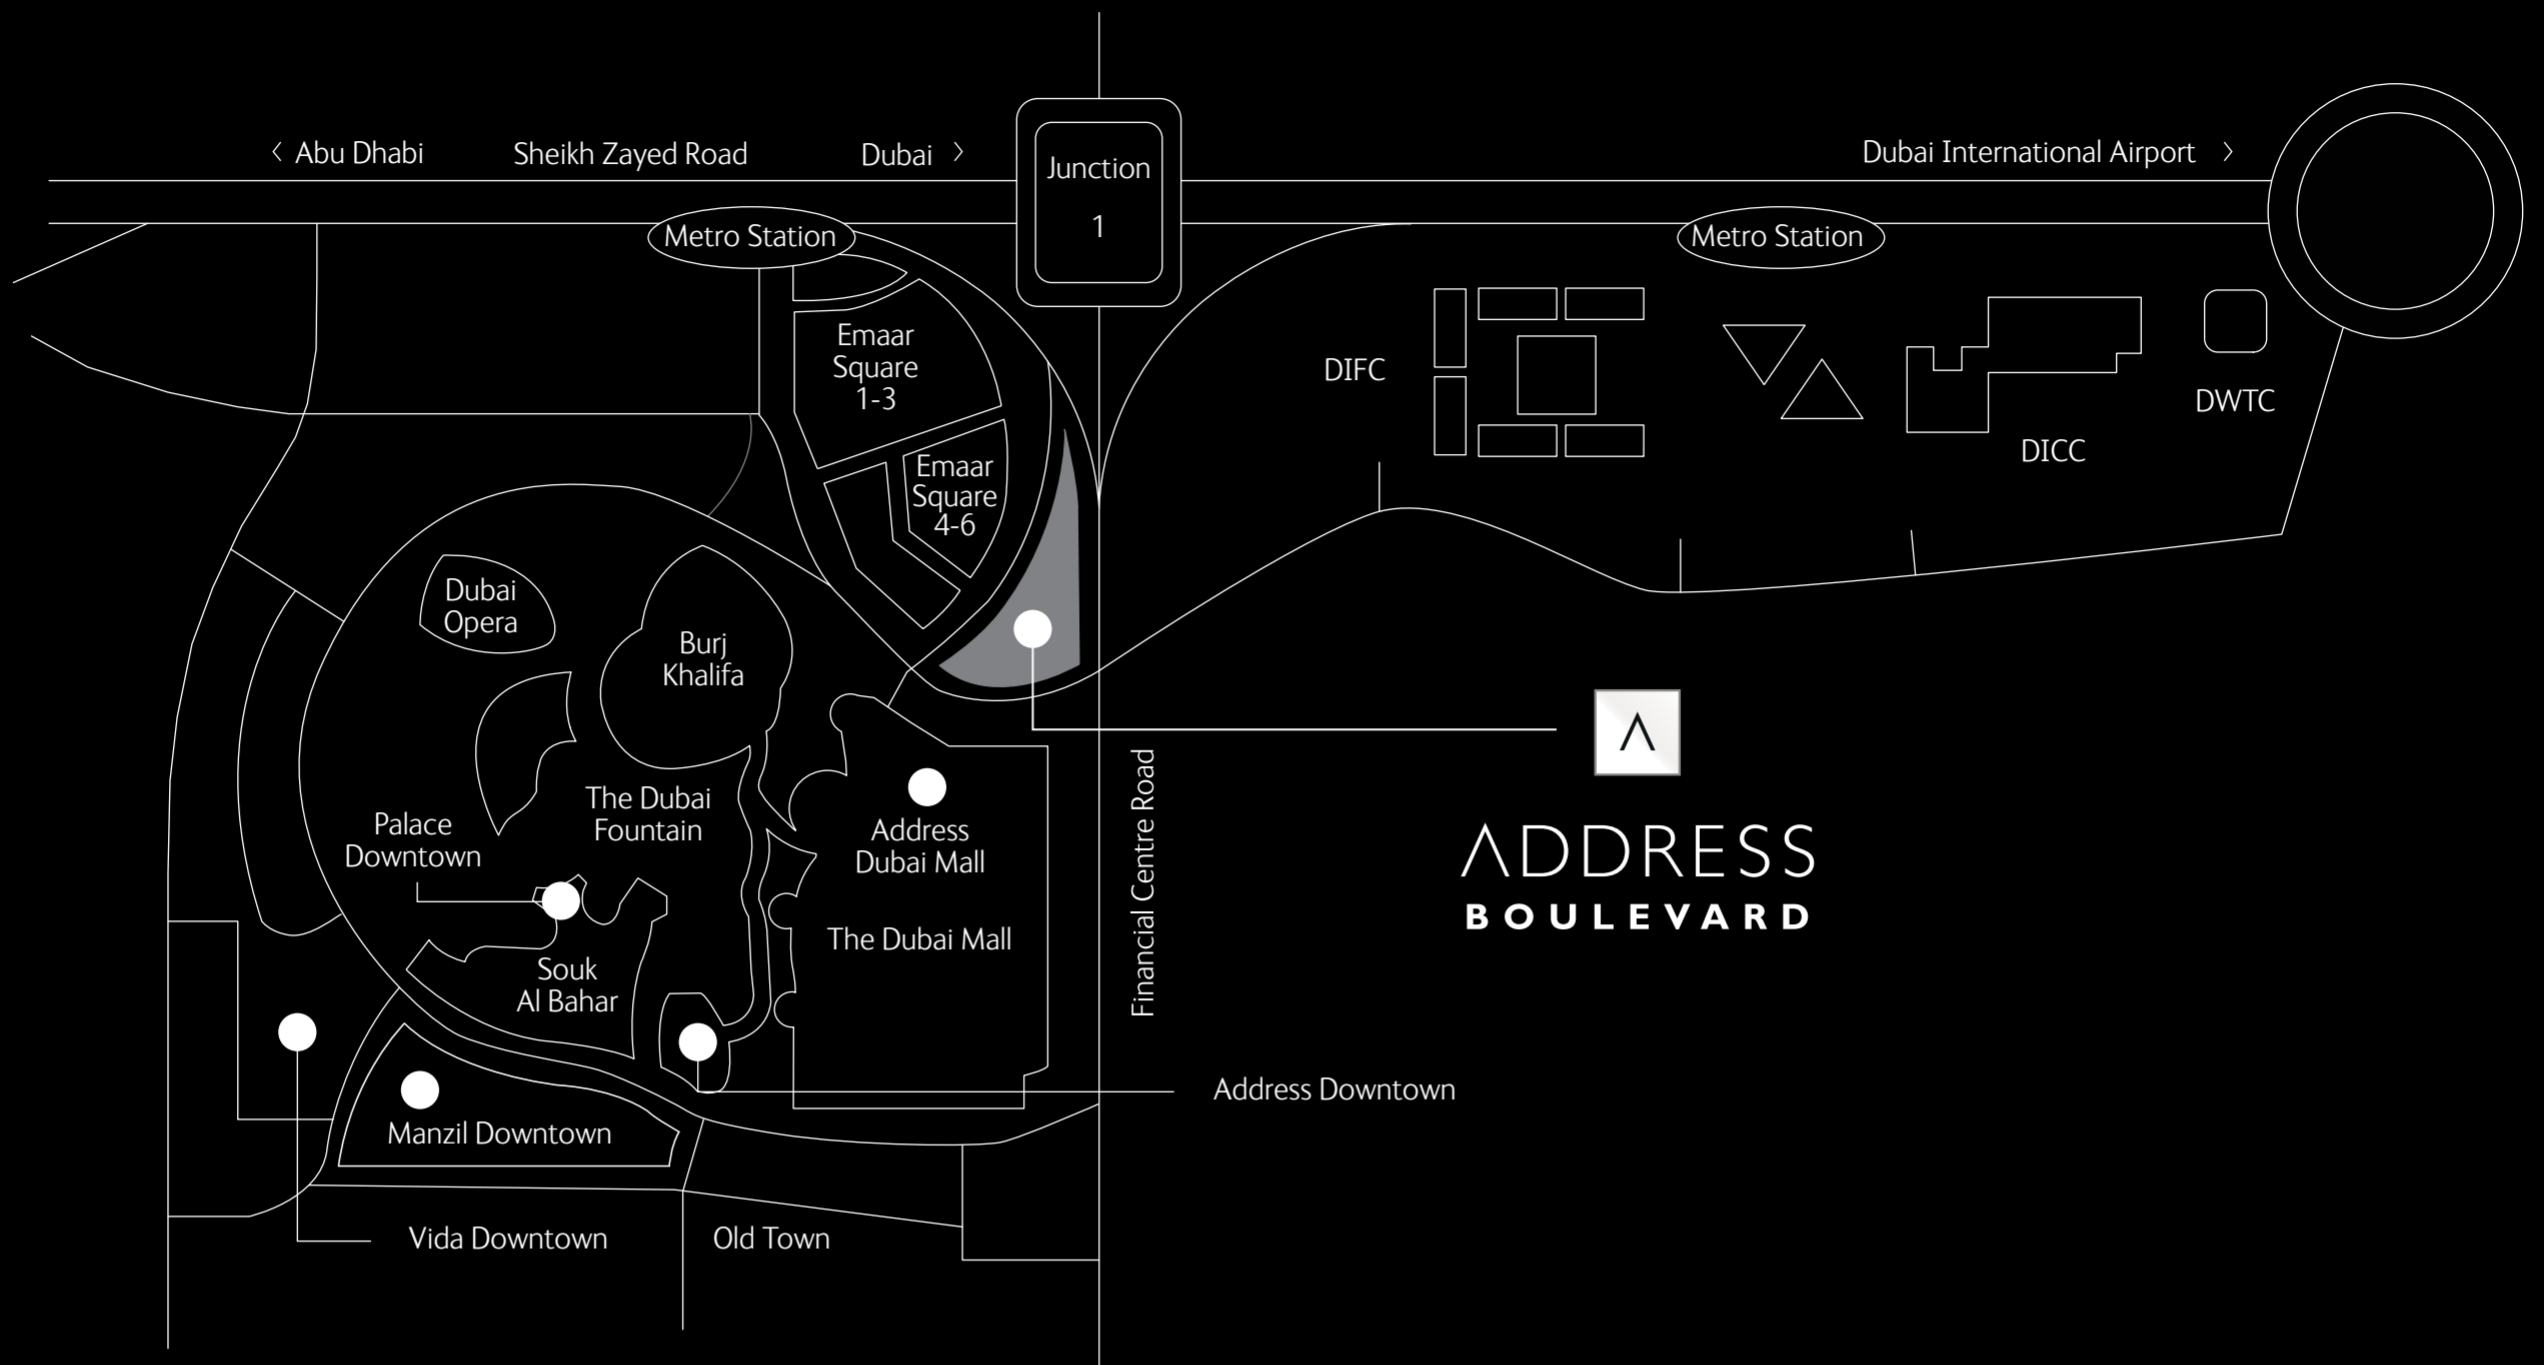

ADDRESS BOULEVARD

LOCATION MAP

FROM SHEIKH ZAYED ROAD

Address Boulevard is located in Downtown Dubai.

From Dubai International Airport:

On Sheikh Zayed Road, take Exit 50B and follow the Financial Centre Street D71 lower level towards Burj Khalifa signage. Take the first right at the traffic lights. Address Boulevard is the first tower on the right.

From Abu Dhabi International Airport:

On Sheikh Zayed Road, take Exit 50 and follow the Financial Centre Street D71 lower level towards Burj Khalifa signage. Take the first right at the traffic lights. Address Boulevard is the first tower on the right.

FROM AL KHAIL ROAD

Address Boulevard is located in Downtown Dubai.

From Dubai International Airport:

On Al Khail Road, follow signage towards The Dubai Mall and Financial Centre Street D71 lower level. Follow the sign towards Burj Khalifa and take the second left turn towards Sheikh Mohammed Bin Rashid Boulevard. Address Boulevard is the first tower on the right.

From Abu Dhabi International Airport:

On Al Khail Road, take Exit 28 towards Financial Centre Street D71. Follow the sign towards Burj Khalifa and take the second left turn towards Sheikh Mohammed Bin Rashid Boulevard. Address Boulevard is the first tower on the right.